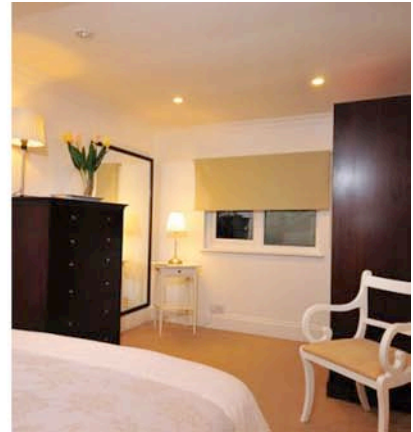

A beautifully furnished 1 bedroom first floor apartment, located in a lovely residential area. Newly refurbished a year ago and part of a group of 3 apartments set within a private house.

- Open plan sitting/dining room and kitchen
- Lounge has a tv & dvd(?) with double aspect windows
- Dining table to seat 2
- Open plan kitchen, complete with dishwasher, microwave, fridge/freezer, oven/hob and washing machine
- Large double bedroom with spare day bed
- Bedroom has wardrobe & chest of drawers
- Bathroom with shower over bath & w.c.
- Private parking for 1 car
- Wi-fi internet
- The property is fully furnished and the kitchen is fully equipped
- All towels & linens are supplied and servicing is provided weekly

A beautifully furnished 1 bedroom first floor apartment, located in a lovely residential area. Newly refurbished a year ago and part of a group of 3 apartments set within a private house.

- Lounge & dining room with patio doors overlooking the garden
- TV & dvd (?) with dining table to seat 2
- Separate kitchen which includes a dishwasher, microwave, fridge/freezer, oven/hob and washing machine
- Large double bedroom with spare day bed
- Bedroom has wardrobe & chest of drawers
- Shower room & w.c.
- Private parking for 1 car
- Wi-fi internet
- The property is fully furnished and the kitchen is fully equipped
- All towels & linens are supplied and servicing is provided weekly