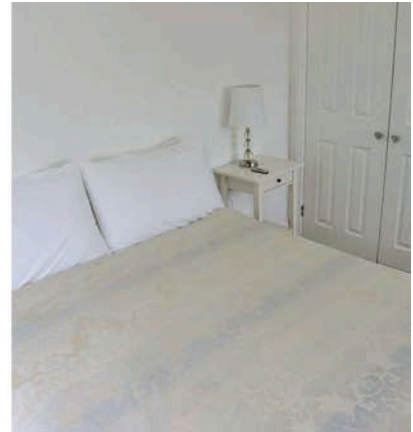

A beautifully furnished 1 bedroom first floor apartment, located in a lovely residential area. Newly refurbished a year ago and part of a group of 3 apartments set within a private house.

- Open plan sitting/dining room and kitchen
- Lounge has a tv & dvd(?) with double aspect windows
- Dining table to seat 2
- Open plan kitchen, complete with dishwasher, microwave, fridge/freezer, oven/hob and washing machine
- Large double bedroom with spare day bed
- Bedroom has wardrobe & chest of drawers
- Bathroom with shower over bath & w.c.
- Private parking for 1 car
- Wi-fi internet
- The property is fully furnished and the kitchen is fully equipped
- All towels & linens are supplied and servicing is provided weekly

A beautifully furnished 1 bedroom first floor apartment, located in a lovely residential area. Newly refurbished a year ago and part of a group of 3 apartments set within a private house.

- Lounge & dining room with patio doors overlooking the garden
- TV & dvd (?) with dining table to seat 2
- Separate kitchen which includes a dishwasher, microwave, fridge/freezer, oven/hob and washing machine
- Large double bedroom with spare day bed
- Bedroom has wardrobe & chest of drawers
- Shower room & w.c.
- Private parking for 1 car
- Wi-fi internet
- The property is fully furnished and the kitchen is fully equipped
- All towels & linens are supplied and servicing is provided weekly